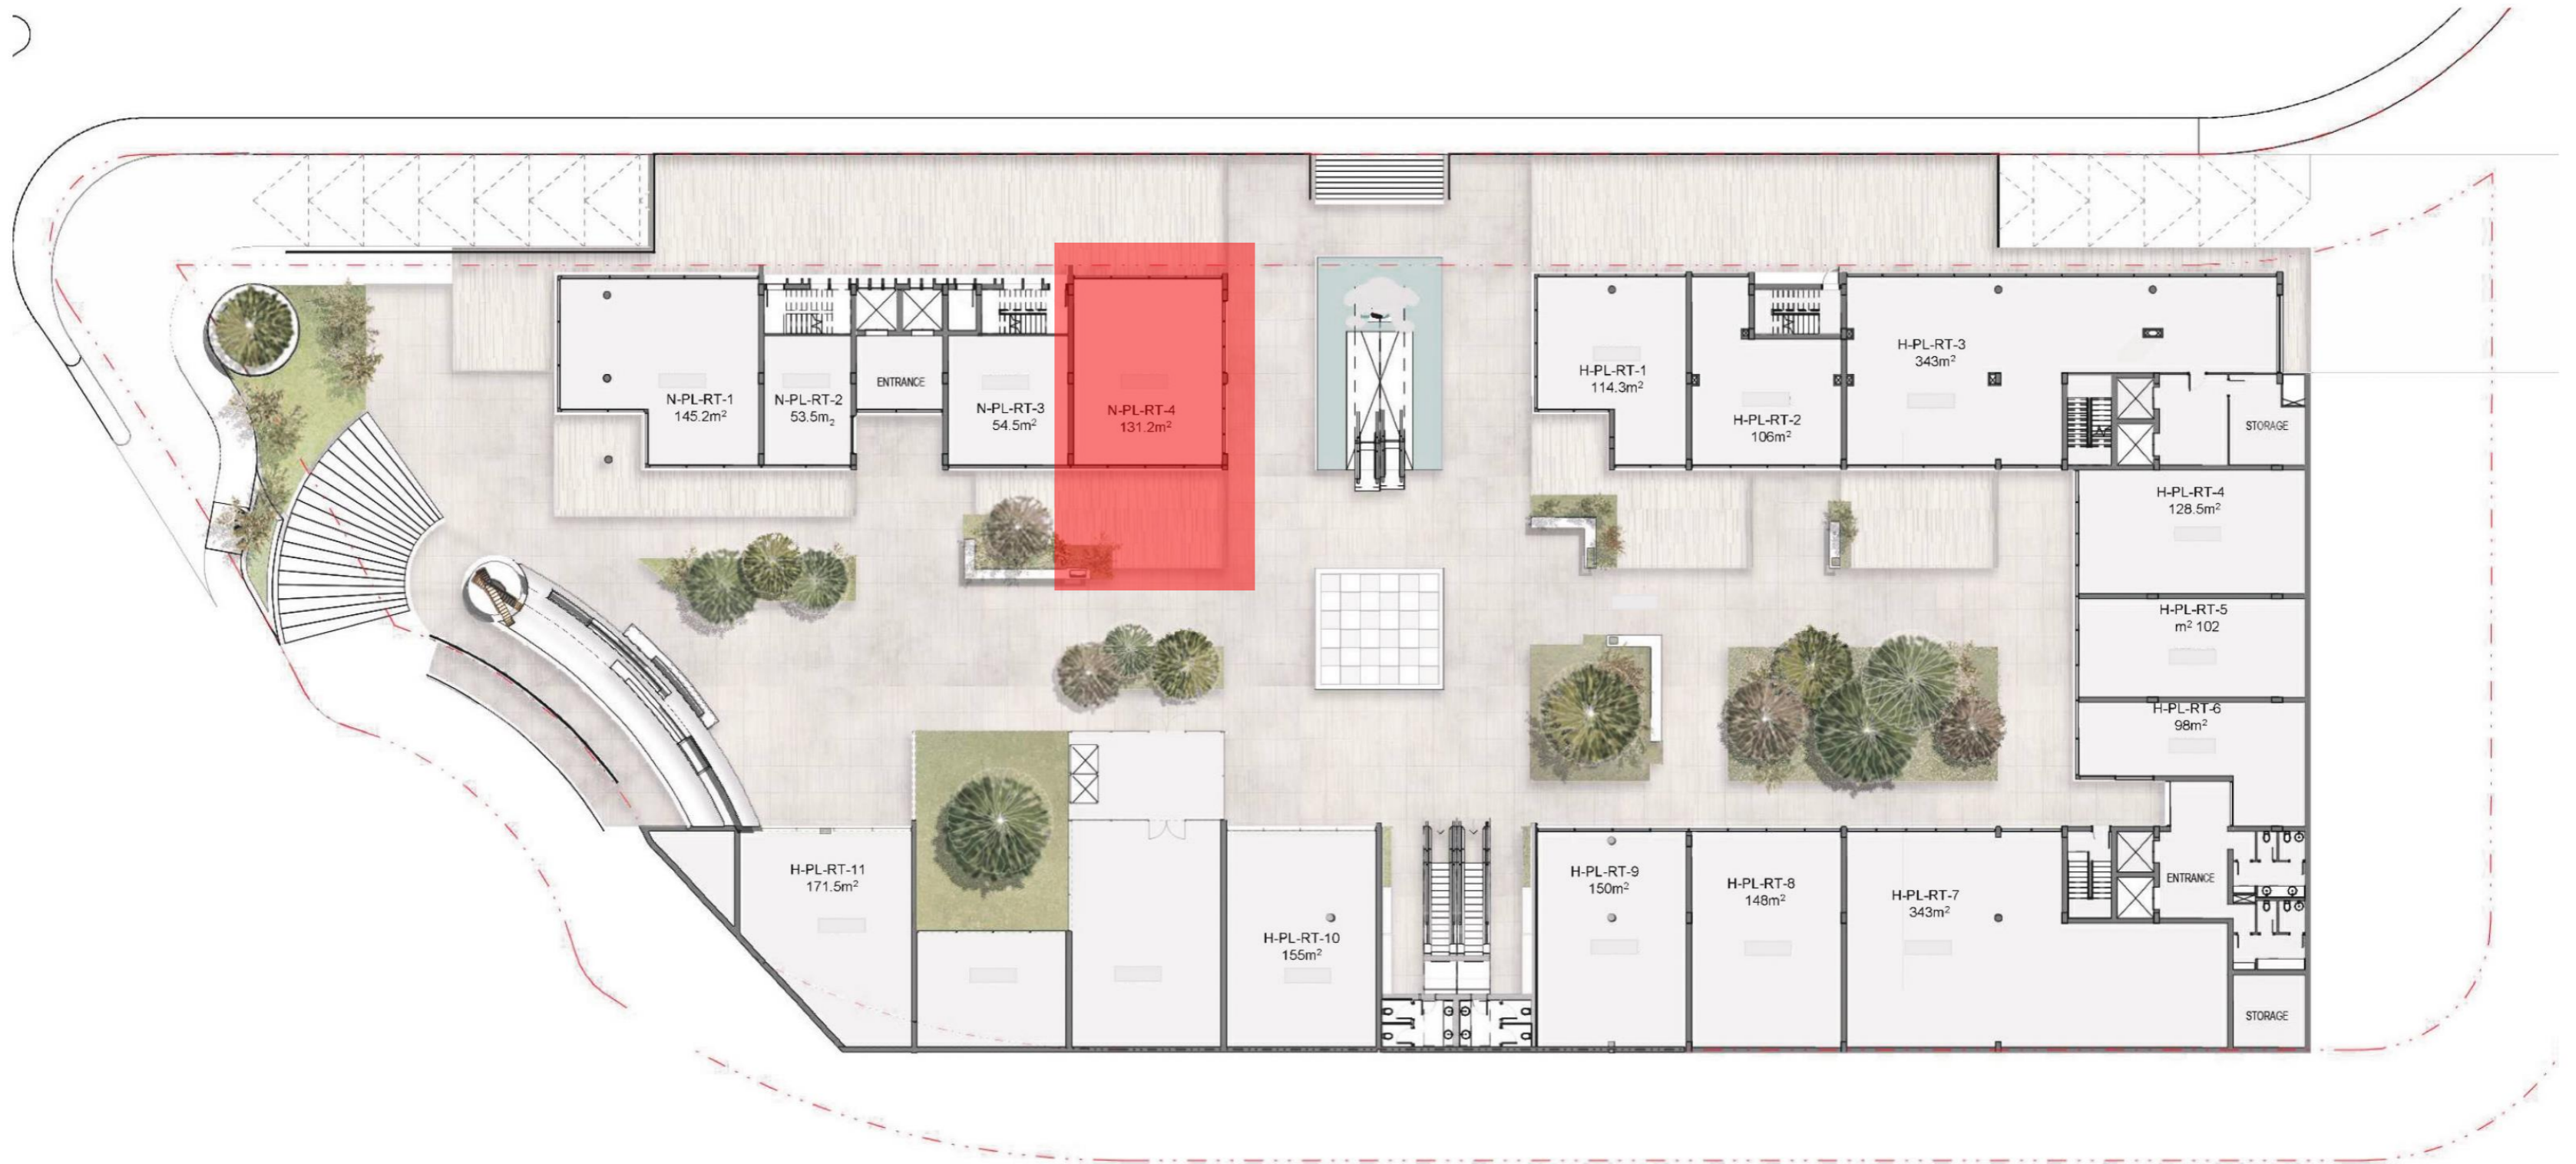

# Plaza Level

# Available Unit

## Features:

- Plaza Level
- BUA: 132m
- Outdoor area: 50m
- Core & shell
- Delivery 4 years